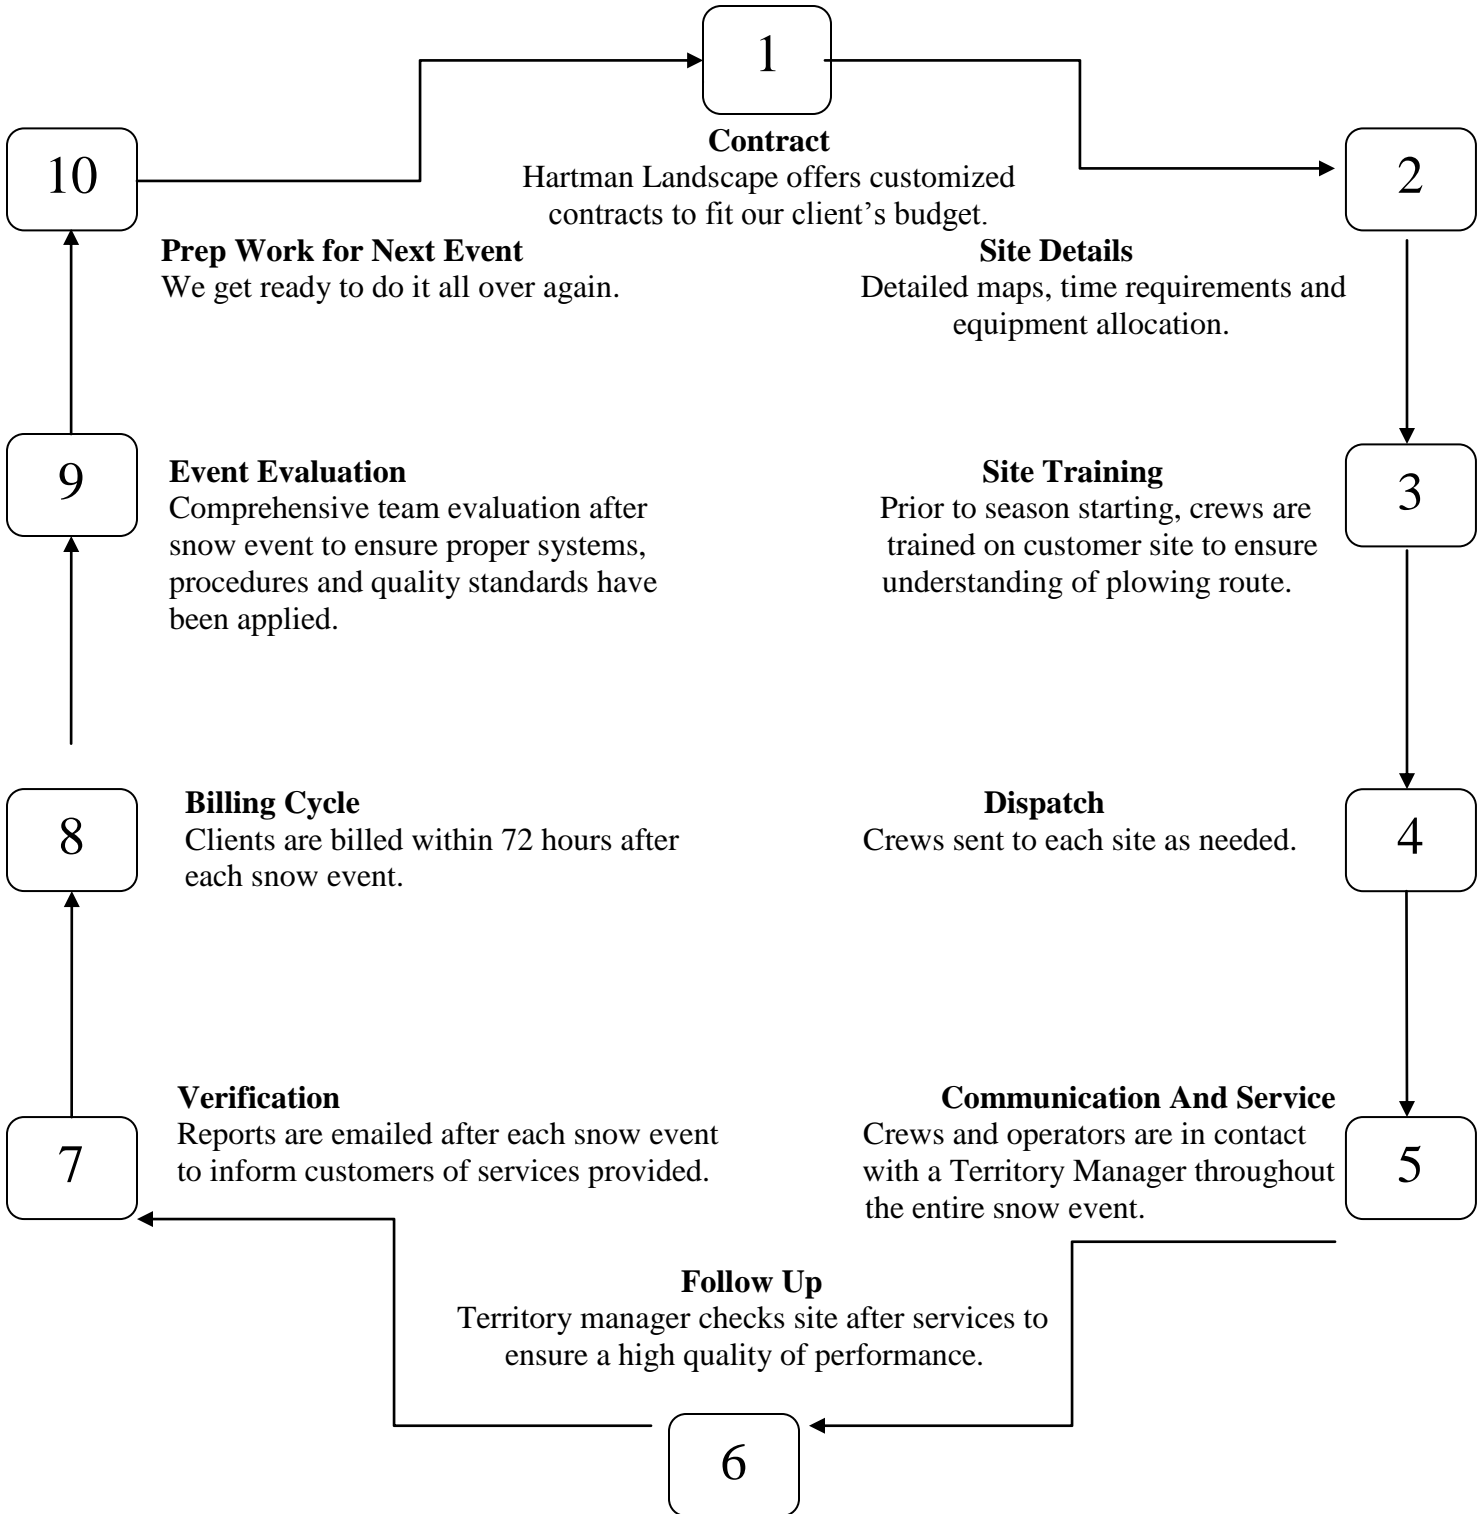

SYSTEMS AND PROCEDURES